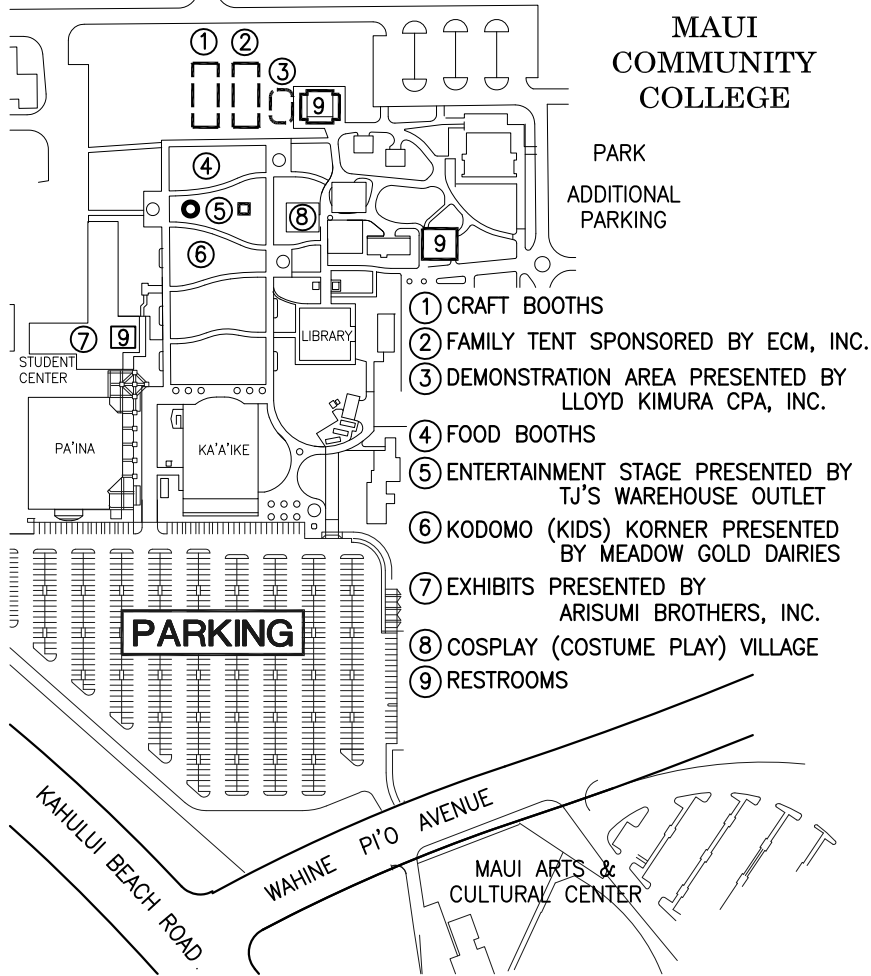

KAHUMANU AVENUE

MAUI
COMMUNITY
COLLEGE

PARK
ADDITIONAL
PARKING

- ① CRAFT BOOTHS
- ② FAMILY TENT SPONSORED BY ECM, INC.
- ③ DEMONSTRATION AREA PRESENTED BY LLOYD KIMURA CPA, INC.
- ④ FOOD BOOTHS
- ⑤ ENTERTAINMENT STAGE PRESENTED BY TJ'S WAREHOUSE OUTLET
- ⑥ KODOMO (KIDS) KORNER PRESENTED BY MEADOW GOLD DAIRIES
- ⑦ EXHIBITS PRESENTED BY ARISUMI BROTHERS, INC.
- ⑧ COSPLAY (COSTUME PLAY) VILLAGE
- ⑨ RESTROOMS